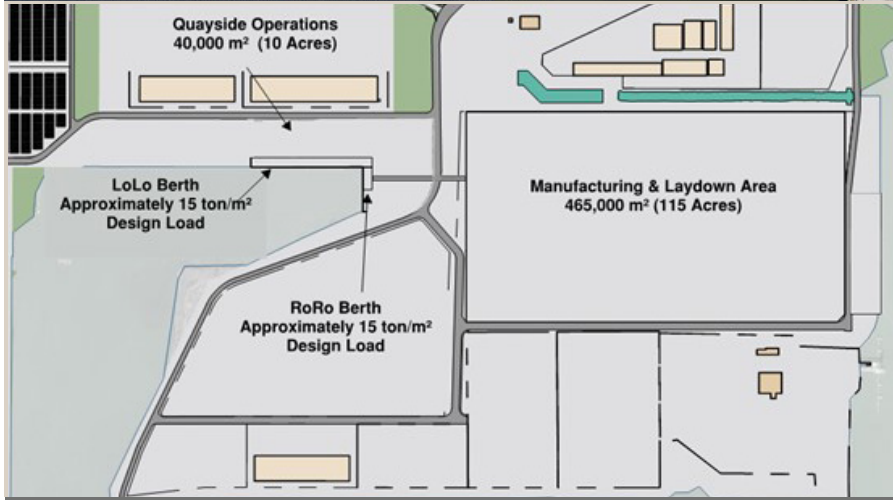

### ECONOMICS

- Impressive menu of incentives specific to construction, manufacturing, FTZ and more
- Access to a robust, skilled workforce

EXPERIENCE

INDUSTRY IN MOTION

TradePoint Atlantic is the premier location for offshore wind on the U.S. East Coast. Geographically positioned squarely in the middle of 16 planned offshore project lease areas, TradePoint Atlantic provides logistical advantages for the offshore wind sector that no other facility can offer. Featuring a unique combination of deep water berths, rail infrastructure and highway proximity, TradePoint Atlantic is the largest and most strategically important multi-modal industrial property on the Eastern Seaboard.

- 365m x 60m x 9m dry dock  
- ( 1,200' x 200' x 30')
- Manufacturing or fabrication facilitated inside the dock or in adjacent area
- Ability to flood the dock in segments for efficient barge loadout
- Two 200 ton Clyde cranes travel the length of the dock
- Heavy utility service available

## DRY DOCK & LAYDOWN AREA