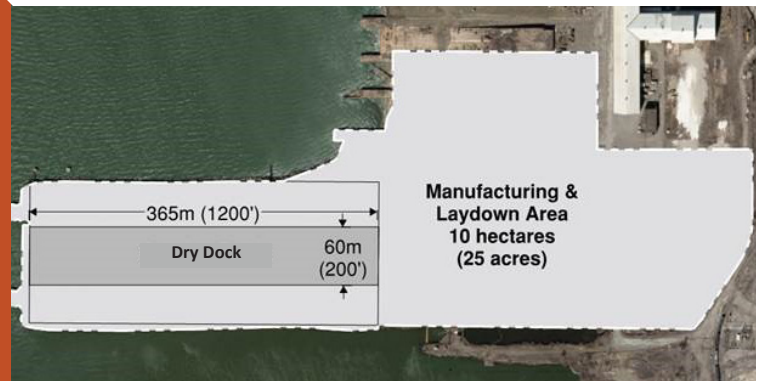

- 365m x 60m x 9m dry dock  
- ( 1,200' x 200' x 30')
- Manufacturing or fabrication facilitated inside the dock or in adjacent area
- Ability to flood the dock in segments for efficient barge loadout
- Two 200 ton Clyde cranes travel the length of the dock
- Heavy utility service available

## DRY DOCK & LAYDOWN AREA